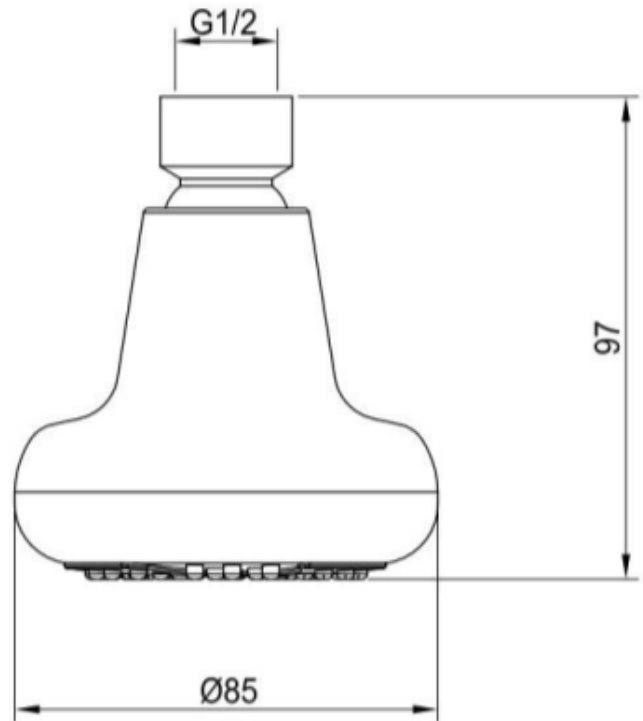

Brand : CAE, China  
Name : SHOWERS basic 1 jet overhead shower

Item Code : 53.199701

Color / Finish: Chrome Plated  
Dimensions :

Product info:

- Overhead shower

Flushing of pipe must be done before fittings are installed. Failure to do so voids the warranty.  
Follow cleaning instructions and avoid using any harmful chemicals.  
All information is for reference only. Installation shall always be based on the specs provided with actual delivered items.  
For more info, visit [www.sanitecph.com](http://www.sanitecph.com)